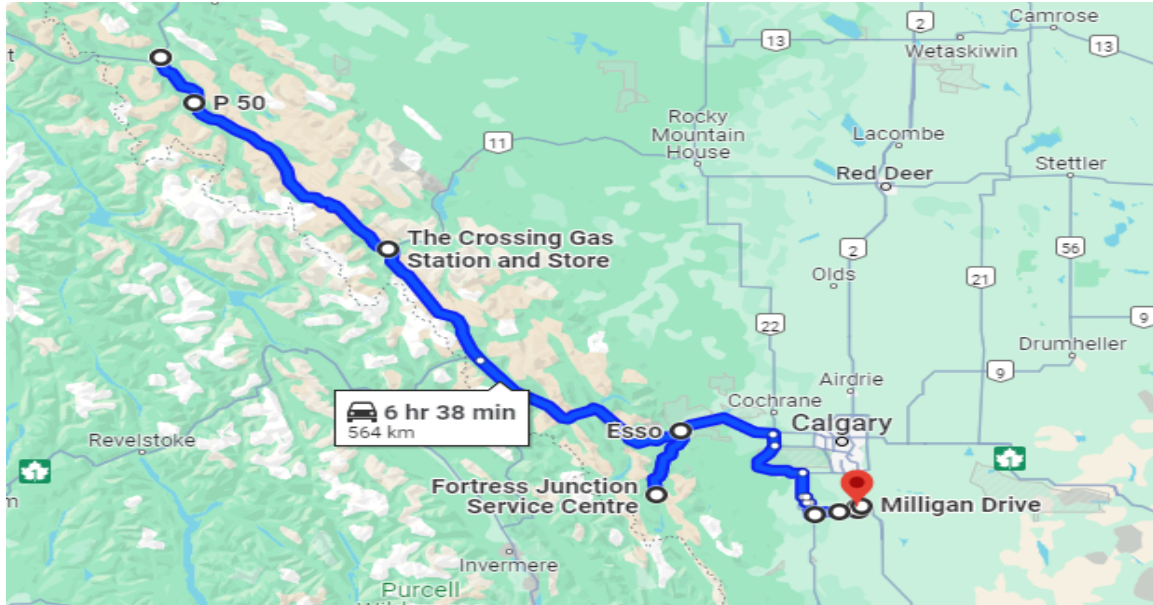

The Rolling Barrage

Coast to Coast Ride To Combat PTSD

Day 18 (Wed 14 Aug 2024) Jasper AB – Okotoks AB

Go to Google Maps: <https://maps.app.goo.gl/4oJwgg3QbbMq2Zo78>

Daily Stops		
Merch Truck	Merch Truck Will Be at Address Below, Prior to TRB for Sales and Check-In	
• Check In/Breakfast	The STAND EASY , RCL, 400 Geikie St, Jasper, AB T0E 1E0	
A. Marshall/Depart	Pyramid Lake Rd, Jasper, AB T0E 1E0	
B. Rest	Athabasca Falls , Alberta 93A, Jasper, AB T0E 1E0	
C. Fuel	The Crossing Gas Station and Store, AB T0L 1E0	
Merch Truck	Merch Truck Will Be at Address Below, Prior to TRB for Sales and Check-In	
D. Lunch/Check-In	Parkway Pub , X7F3+M3, Saskatchewan River Crossing, AB T0M 2H0	
E. Fuel	Esso , HWY 1 &, AB-40, Morley, AB T0L 1N0	
• Host Hotel	Lakeview Inns & Suites - Okotoks, Okotoks, AB T1S 1N1	
Merch Truck	Merch Truck Will Be at Address Below, Prior to TRB for Sales	
• Dinner	The George Traditional House- Okotoks, Okotoks, AB T1S 2N3	
Contacts		
Main Point of Contact	Keith Campeau (AB Lead)	AB@therollingbarrage.com
Sunray	Jim Gordon	Ride.Director@therollingbarrage.com