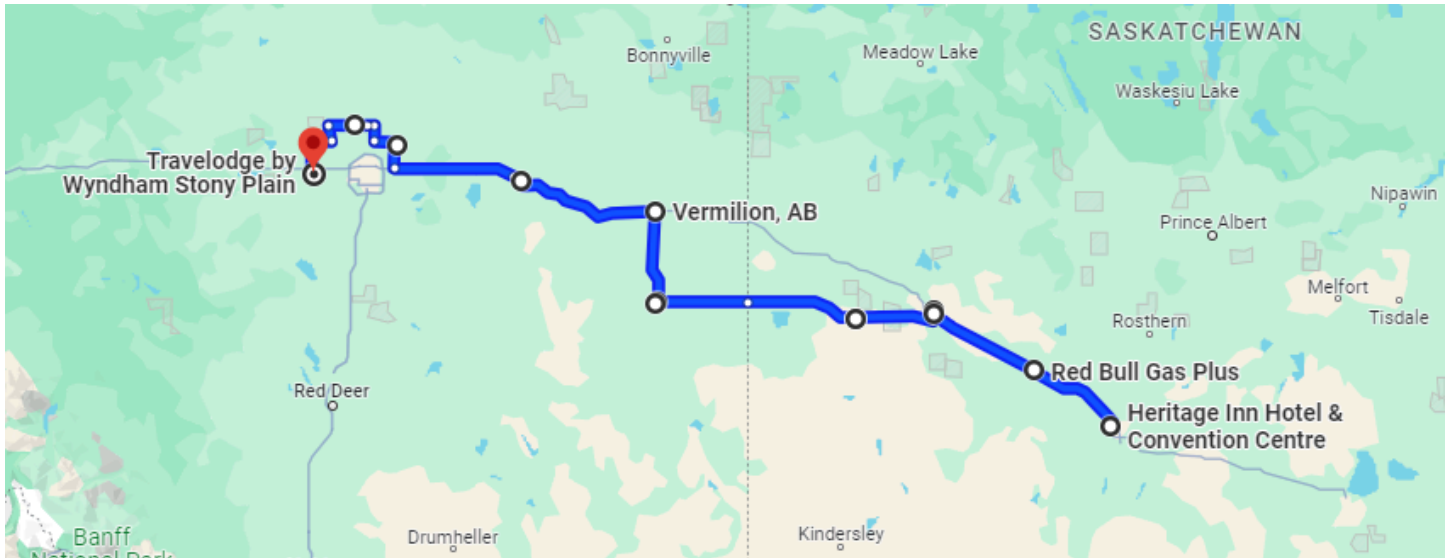

The Rolling Barrage

Coast to Coast Ride To Combat PTSD

Day 15 (Sun 11 Aug 2024) Saskatoon SK – Stony Plain AB

Go to Google Maps: <https://maps.app.goo.gl/iLK2rPx7nX4Di6rd7>

| Daily Stops | | |
|------------------------------|--|--|
| Merch Truck | Merch Truck Will Be at Address Below, Prior to TRB for Sales and Check-In | |
| • Check In | Heritage Inn Hotel & Convention Centre , Saskatoon, SK S7L 6H6 | |
| A. Depart | Heritage Inn Hotel & Convention Centre , Saskatoon, SK S7L 6H6 | |
| B. Rest | Red Bull Gas Plus , Radisson, SK S0K 3L0 | |
| C. Fuel | Co-op Gas Bar , North Battleford, SK S9A 3W6 | |
| D. Photo | World's Largest Tomahawk , Cut Knife, SK S0M 0N0 | |
| E. Fuel | Cornerstone Co-op Gas Bar , Wainwright, T9W 1L5 | |
| Merch Truck | Merch Truck Will Be at Address Below, Prior to TRB for Sales and Check-In | |
| F. Lunch/Check-in | Royal Canadian Legion Branch 29 , Wainwright, T9W 1K7 | |
| G. Fuel | Fas Gas Plus , Vegreville, AB T9C 0A3 | |
| Merch Truck | Merch Truck Will Be at Address Below, Prior to TRB for Sales and Check-In | |
| H. Dinner/Check-In | Morinville Leisure Center , Morinville, T8R 2P9 | |
| • Host Hotel | Travelodge by Wyndham Stony Plain , Stony Plain, AB T7Z 1V7 | |
| • Dinner | Morinville Leisure Centre , Morinville, AB T8R 2P9 | |
| Contacts | | |
| Main Point of Contact | George Shupe (SK Lead) | SK@therollingbarrage.com |
| Sunray | Jim Gordon | Ride_Director@therollingbarrage.com |

Detailed Itinerary – Red Denotes Check-In Points

ENSURE FUEL IS TOPPED UP FOR NEXT MORNING

Please arrive one hour prior to departure time to **Check-In**

Location of TRB Merch Truck for Sales and Registration Look for this Symbol 

The Rolling Barrage

Coast to Coast Ride To Combat PTSD

Day 15 (Sun 11 Aug 2024) Saskatoon SK – Stony Plain AB

| | | | | | | | |
|--------|--|--|--|--|--|--|--|
| DINNER | | Morinville Leisure Centre, 25126 SH 642, AB T8R 2P9 | | | | | |
|--------|--|--|--|--|--|--|--|